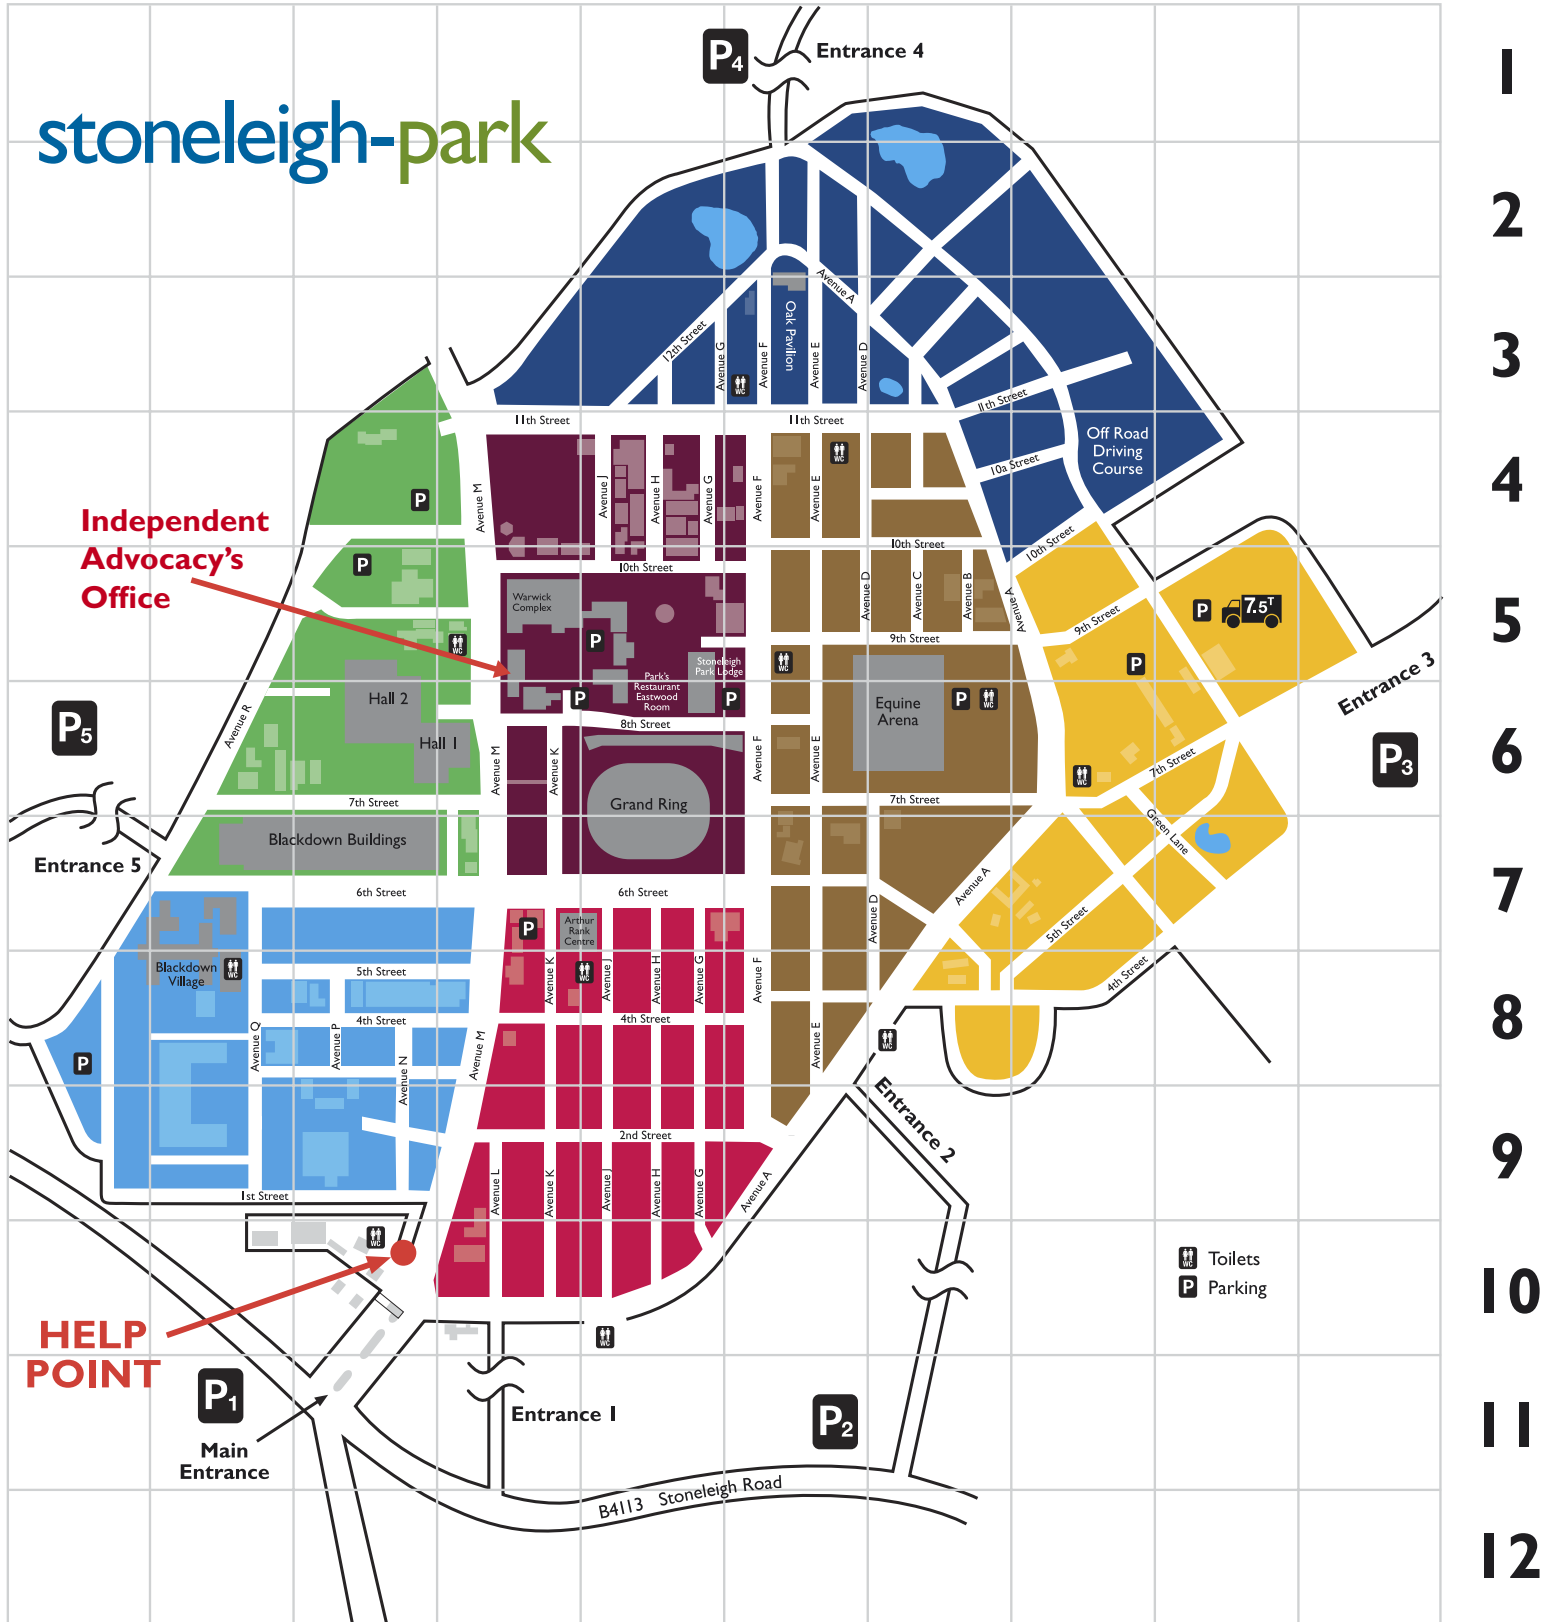

A B C D E F G H I J

stoneleigh-park

ZONES

Zone A Blackdown Village

Zone B Arthur Rank Centre

Zone C Blackdown Buildings
Exhibition Hall 1
Exhibition Hall 2

Zone D Stoneleigh Park Offices
RASE Offices
Eastwood Room
Park's Restaurant
Stoneleigh Park Lodge
Royal Pavilion
Warwick Complex
Incorporating
Wolfson Theatre
Warwick Hall
The Studio
Stareton Hall
Avon Lounges & Seminar Rooms

Zone E Equine Arena

Zone F

Zone G 4 Wheel Drive Track
Outdoor Activity Area
Oak Pavilion